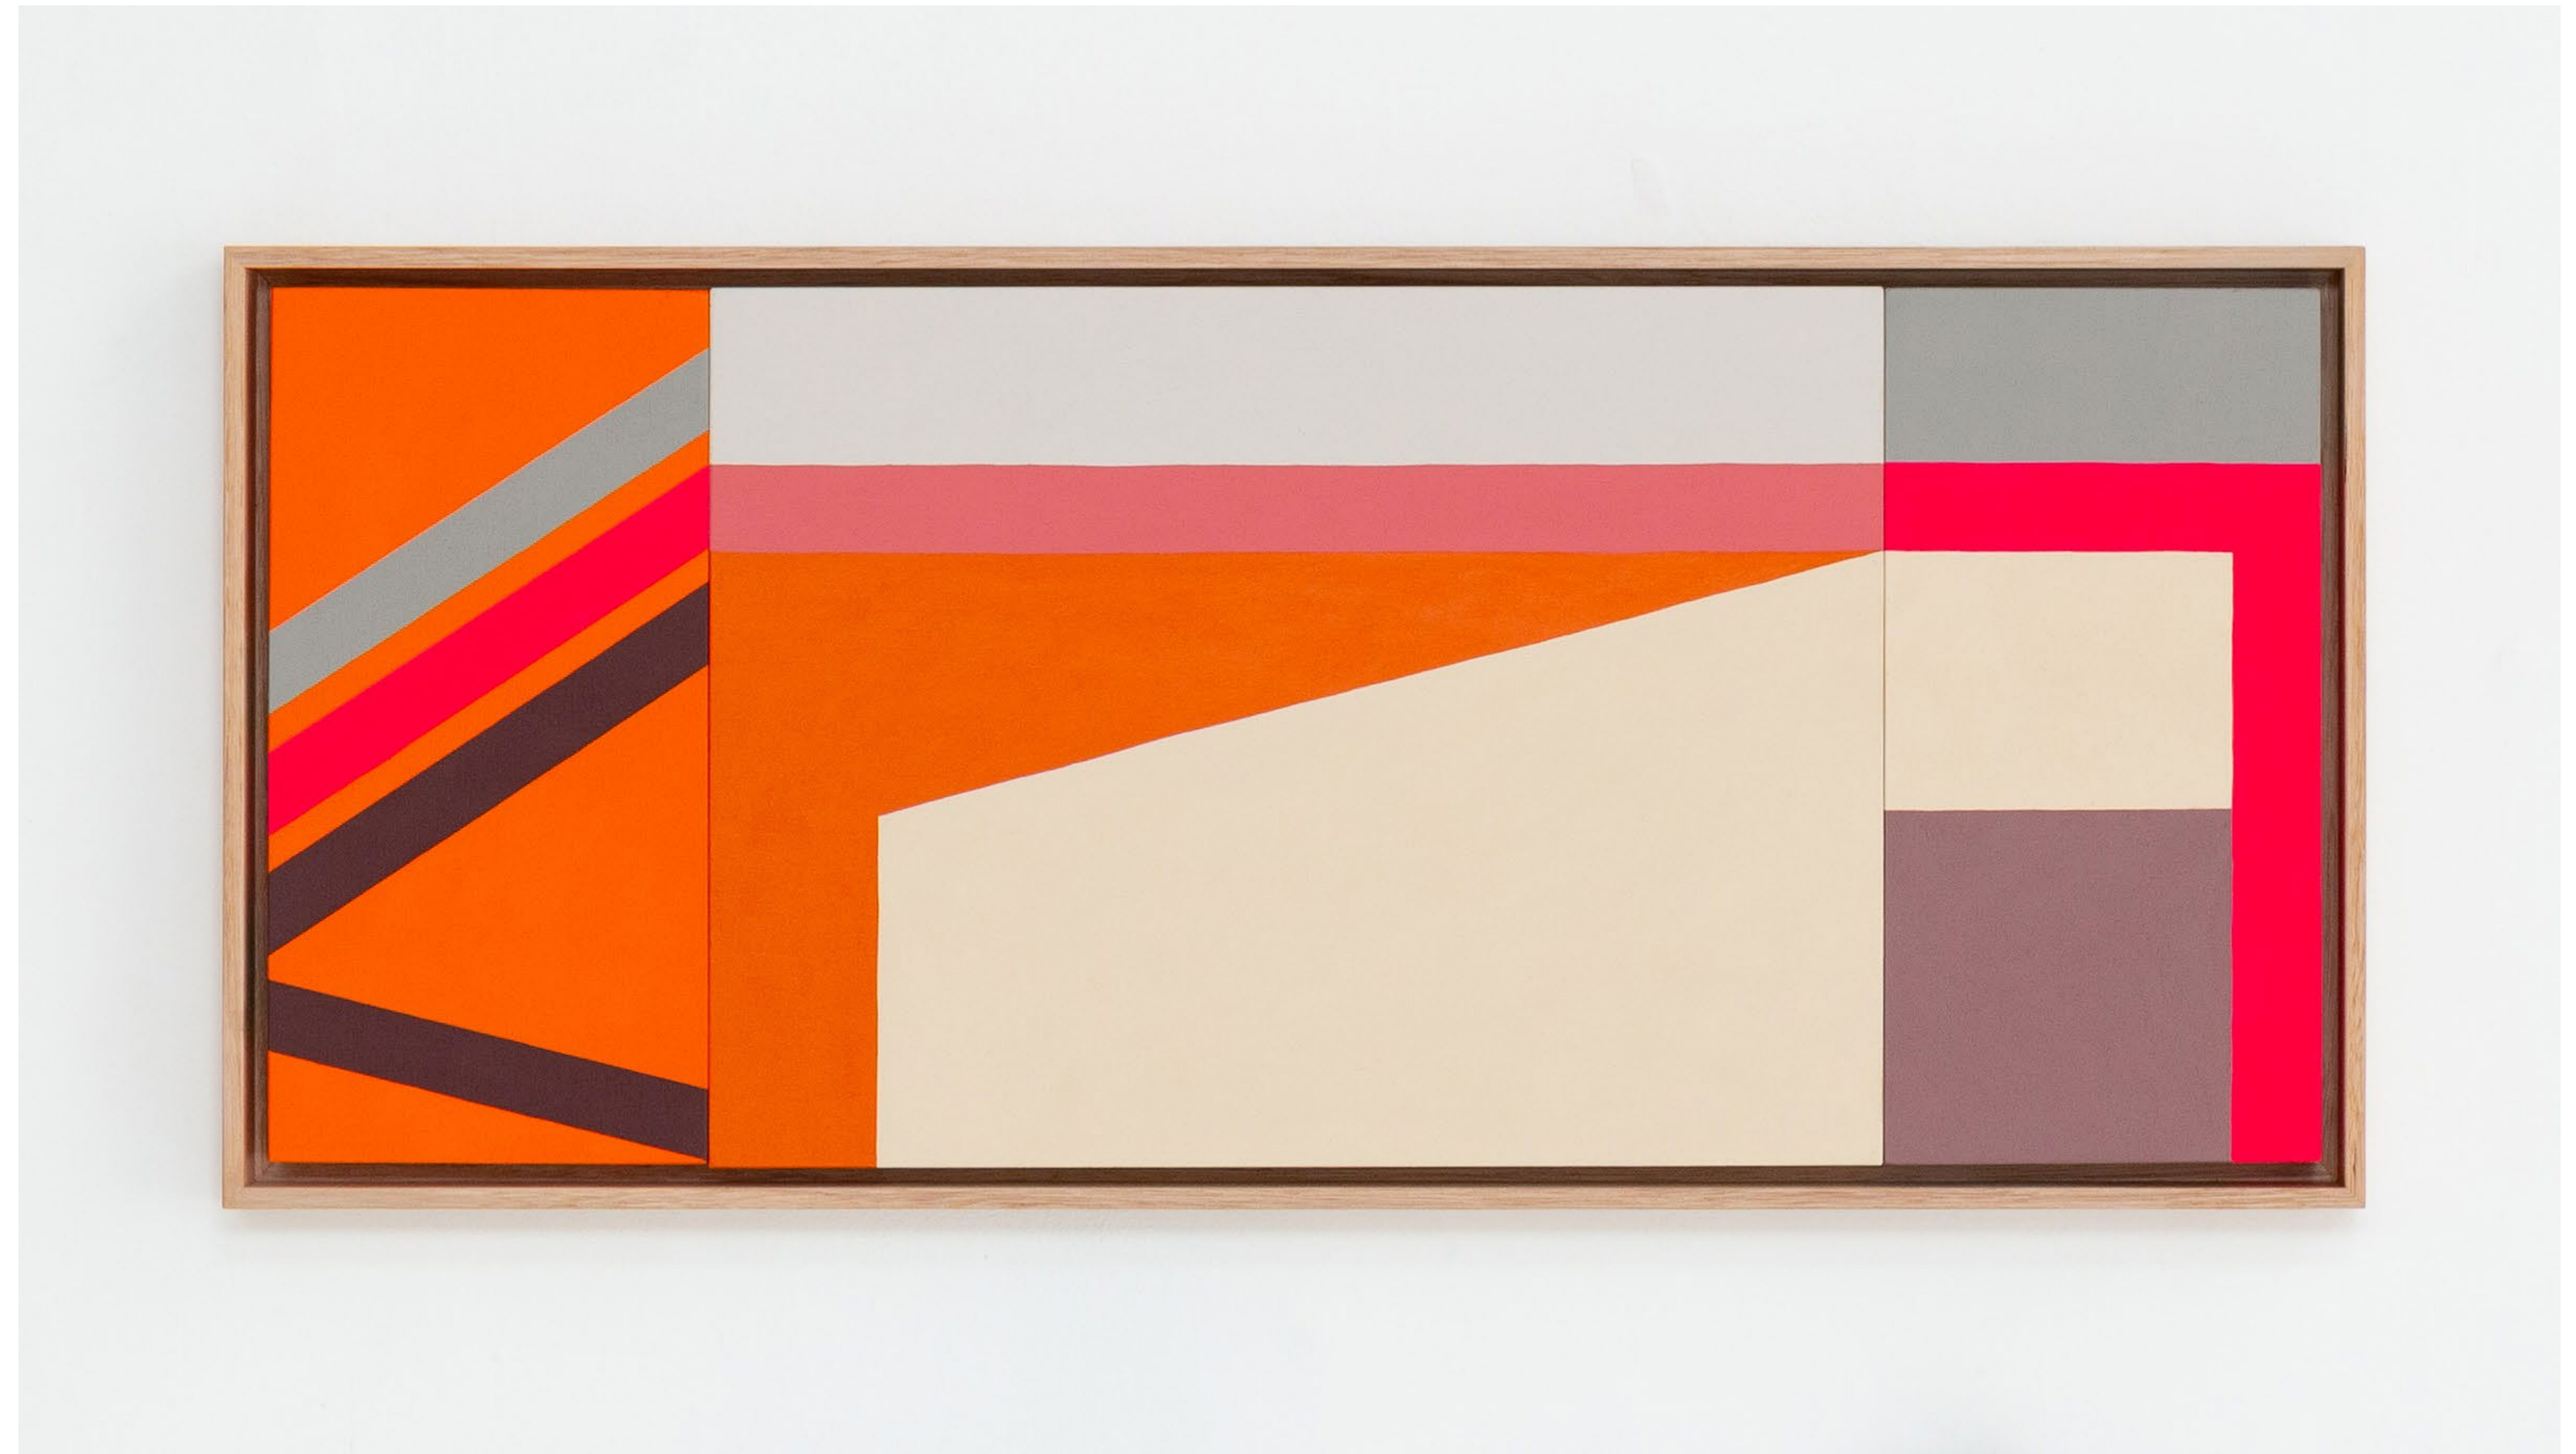

SYDNEY CONTEMPORARY
2019

LOUISE TUCKWELL
What climate crisis?? 2019
acrylic on panel
33 x 73 cm
SOLD